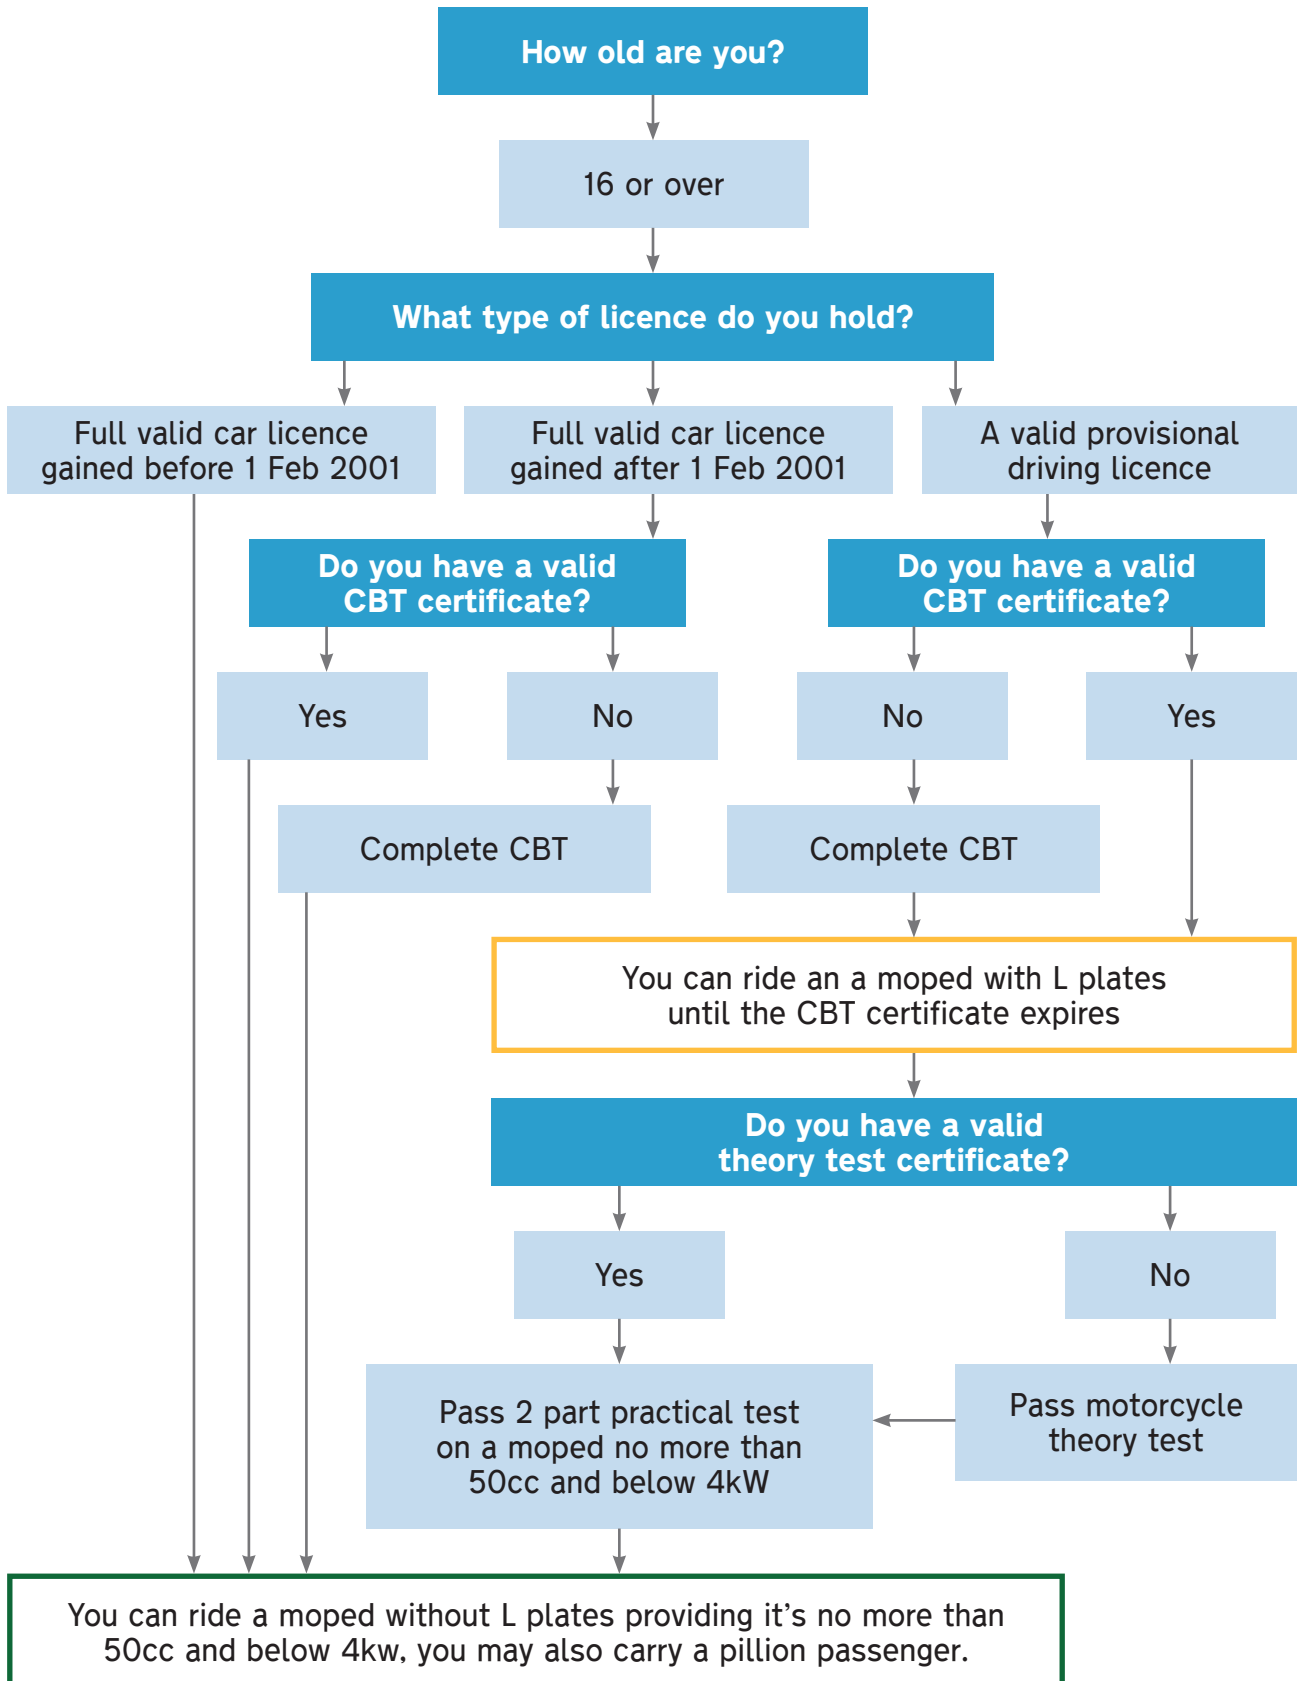

AM mopeds

A1 light motorcycle

A2 motorcycle

Category A motorcycle (21 to 23)

Category A motorcycle (24 or over)