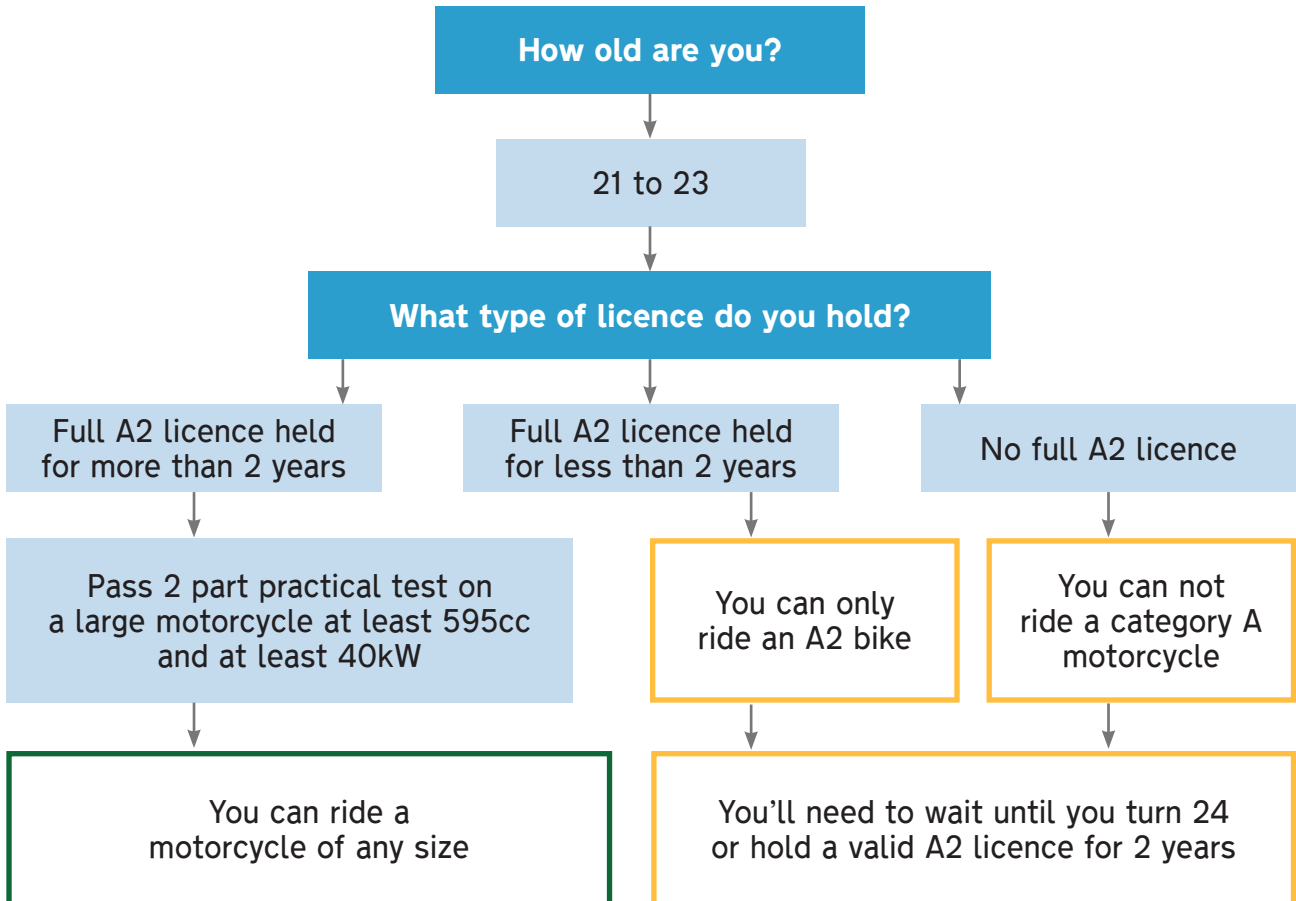

AM mopeds

A1 light motorcycle

A2 motorcycle

Category A motorcycle (21 to 23)

Category A motorcycle (24 or over)